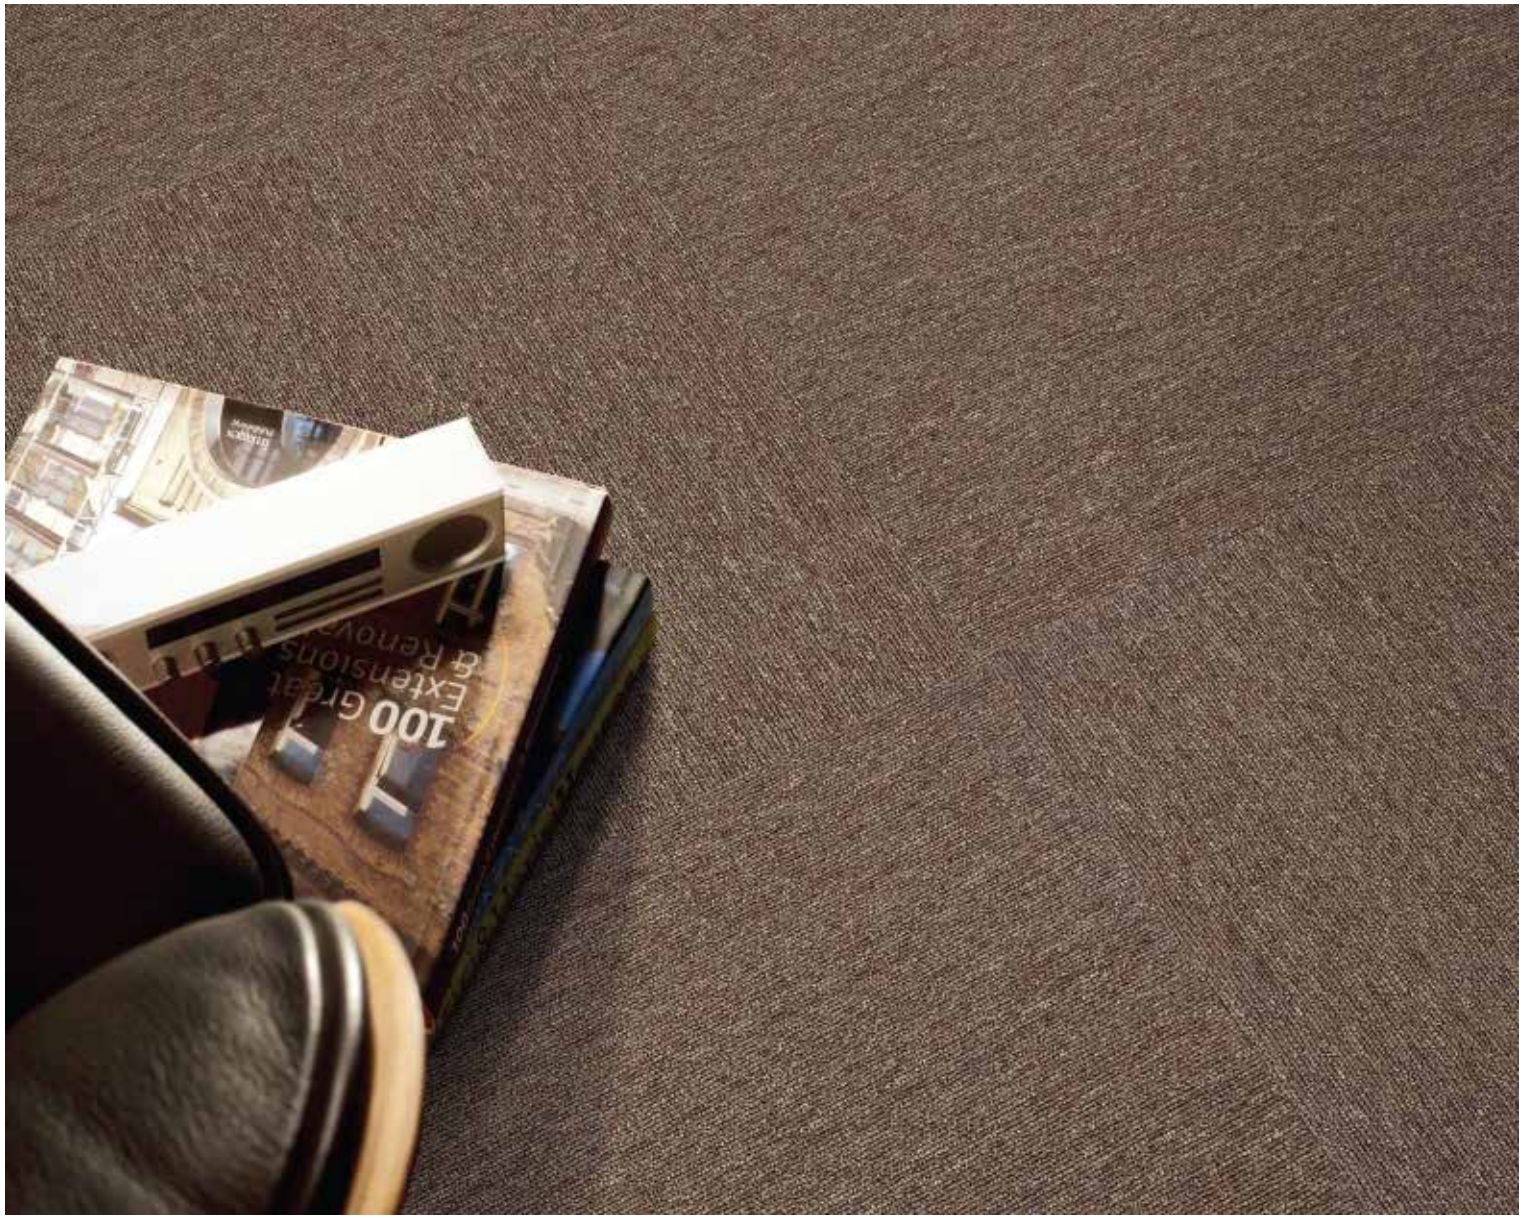

# King Plus

2017-2021

Carpet Tile 50 x 50cm

**BROWN - 01**

**BEIGE - 03**

**BLACK - 04**

**DARK GREY - 05**

**LIGHT GREY - 06**

## PRODUCT SPECIFICATION

Product Name	:	<b>KING PLUS</b> 2017-2021
Yarn Material	:	100% Nylon 6
Size	:	50 x 50 cm
Backing Type	:	PVC Backing
Primary Backing Cloth	:	Non-Woven Fabric
Construction	:	Level Loop
Pile Height	:	3 mm
Pile Weight	:	460 g/m <sup>2</sup>
Gauge	:	1/10